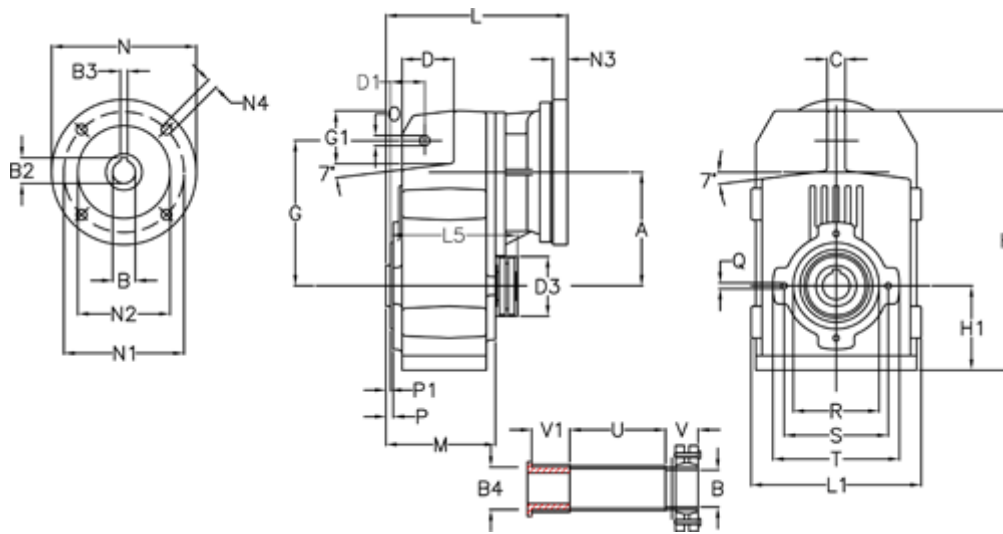

Article number: 29560214308325

Description: Shaft mounted gear  
A253QF32-143-P71B5

## Measures

A = 128.75	D1 = 43.5	I5 = 197.5	P1 = 3.5	V = 41
B = 32	d3 = 83	M = 135.5	Q = M10x14	V1 = 48
B1 = 14	G = 162	N = 160	R = 110	
B2 = 16.3	G1 = 58.0	N1 = 130	S = 130	
B3 = 5	H = 290.5	N2 = 110	T = 150	
B4 = 32	H1 = 93.5	N4 = M8x16	Tightening torque Nm adapter bushing = 6.0	
C = 20	L = 213.0	O = 13	Tightening torque Nm shrink disc = 7.0	
D = 57.0	L1 = 188	P = 6.0	U = 120.5	